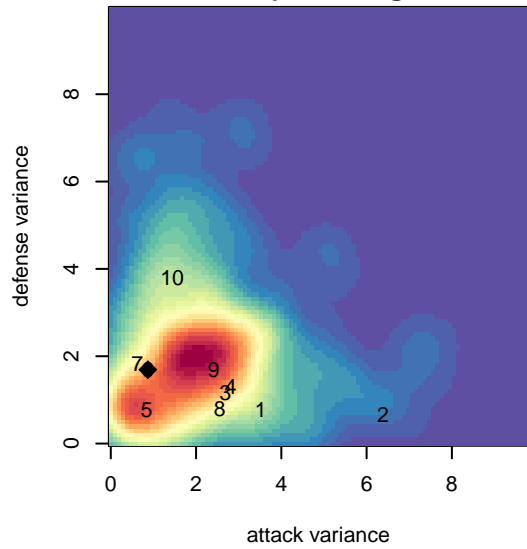

# 4-H Barcelona B04

, OR  
 B04 total strength=1226  
 attack=7 defense=2.74

alt names used:  
 4-H Barcelona 2004

Venues played:  
 2016 Capital Cup BU13 Gold  
 2016 Mt Hood Challenge U13 Gold

**4-H Barcelona B04**  
 Dots are actual minus expected GF (blue circles) and GA (red triangles).  
 Blue line is smoothed change in attack strength. Red is smoothed change in defense strength.

**attack and defense variance (black dot)  
relative to other teams  
and top 10 in region**

**attack and defense rating  
relative to others at age  
and all opponents in last 13 months**

**attack and defense rating  
relative to others at age  
and all opponents in last 13 months**

**Performance relative to 13 month average**

**Performance relative to 13 month average**

Distribution of opponents  
 Red = Lose zone, Blue = Win zone, Green = Even  
 Black line separates win/lose zones